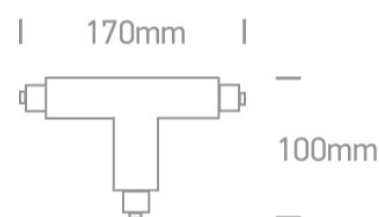

10 Tracks & Magnetic > Square Track Accessories

41016A/W

16A White T Connector Right for track 40003A.

Downloads

Dimensions

Related items

40001A/W

40002A/W

40003A/W

Physical Specification

Item Group	10 Tracks & Magnetic
Family	Square Track Accessories
Order Code	41016A/W/R
Colour	White
Material	Plastic
Shape	Rectangular
Length	170mm

Height	100mm
Track mounted	Yes
Indoor	Yes
Adjustable	No

Packing Info

Box Weight	0.172kg
Pcs/Carton	25
Barcode	5291889023593
HS Code	9405920090

Certification & Warranty

Warranty	5 years
----------	---------

switch to
one light!

one
LIGHT