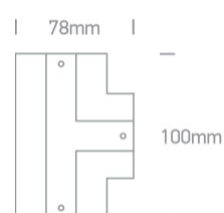

10 Tracks & Magnetic > Square Track Recessed

41016B/W

White Cover For 41016A

Downloads

Dimensions

Related items

41016A/W

Physical Specification

Item Group	10 Tracks & Magnetic
Family	Square Track Recessed
Order Code	41016B/W
Colour	White
Material	Plastic
Shape	Rectangular
Length	78mm

Width	78mm
Track mounted	Yes
Indoor	Yes
Adjustable	No