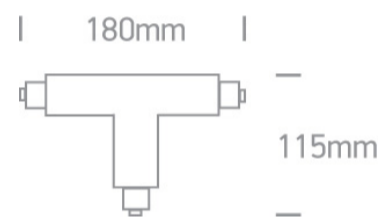

10 Tracks & Magnetic > Rounded Track Accessories

41016/G

16A White T for track 40003.

Downloads

Dimensions

Related items

40003/G

Physical Specification

Item Group	10 Tracks & Magnetic
Family	Rounded Track Accessories
Order Code	41016/G
Colour	Grey
Material	Plastic
Shape	Rectangular
Length	180mm

Height	115mm
Track mounted	Yes
Indoor	Yes
Adjustable	No

Packing Info

Box Weight	0.260kg
Pcs/Carton	10
Barcode	5291889004219
HS Code	9405920090

Certification & Warranty

Warranty	5 Years
Weee Directive	Yes

switch to
one light!

one
LIGHT