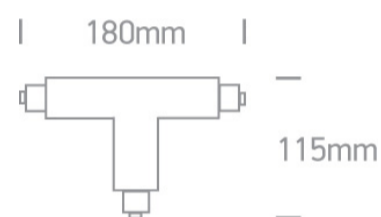

10 Tracks & Magnetic > Rounded Track Accessories

41016/G

16A White T for track 40003.

Downloads

Dimensions

Related items

40003/G

Physical Specification

Item Group	10 Tracks & Magnetic
Family	Rounded Track Accessories
Order Code	41016/G
Colour	Grey
Material	Plastic
Shape	Rectangular
Length	180mm

Height	115mm
Track mounted	Yes
Indoor	Yes
Adjustable	No

Packing Info

Box Weight	0.260kg
Pcs/Carton	10
Barcode	5291889004219
HS Code	9405920090

Certification & Warranty

Warranty	5 Years
Weee Directive	Yes

switch to
one light!

one
LIGHT