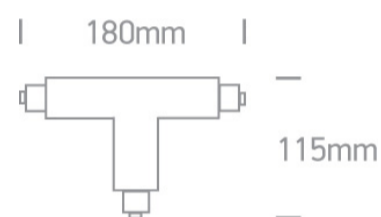

10 Tracks & Magnetic > Rounded Track Accessories

41016/W

16A White T for track 40003.

Downloads

Dimensions

Related items

40003/W

Physical Specification

Item Group	10 Tracks & Magnetic
Family	Rounded Track Accessories
Order Code	41016/W
Colour	White
Material	Plastic
Shape	Rectangular
Length	180mm

Height	115mm
Track mounted	Yes
Indoor	Yes
Adjustable	No