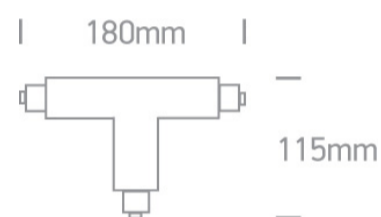

10 Tracks & Magnetic > Rounded Track Accessories

41016/W

16A White T for track 40003.

Downloads

Dimensions

Related items

40003/W

Physical Specification

|            |                           |
|------------|---------------------------|
| Item Group | 10 Tracks & Magnetic      |
| Family     | Rounded Track Accessories |
| Order Code | 41016/W                   |
| Colour     | White                     |
| Material   | Plastic                   |
| Shape      | Rectangular               |
| Length     | 180mm                     |

|               |       |
|---------------|-------|
| Height        | 115mm |
| Track mounted | Yes   |
| Indoor        | Yes   |
| Adjustable    | No    |