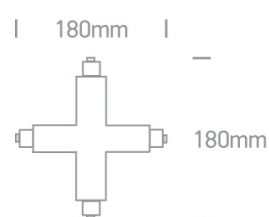

10 Tracks & Magnetic > Rounded Track Accessories

41018/G

16A Grey X for track 40003.

Downloads

Dimensions

Related items

40003/G

Physical Specification

Item Group	10 Tracks & Magnetic
Family	Rounded Track Accessories
Order Code	41018/G
Colour	Grey
Material	Plastic
Shape	Rectangular
Length	180mm

Height	180mm
Track mounted	Yes
Indoor	Yes
Adjustable	No

Packing Info

Box Weight	0.260kg
Pcs/Carton	10
Barcode	5291889004233
HS Code	9405920090

Certification & Warranty

Warranty	5 Years
Weee Directive	Yes

switch to
one light!

one
LIGHT