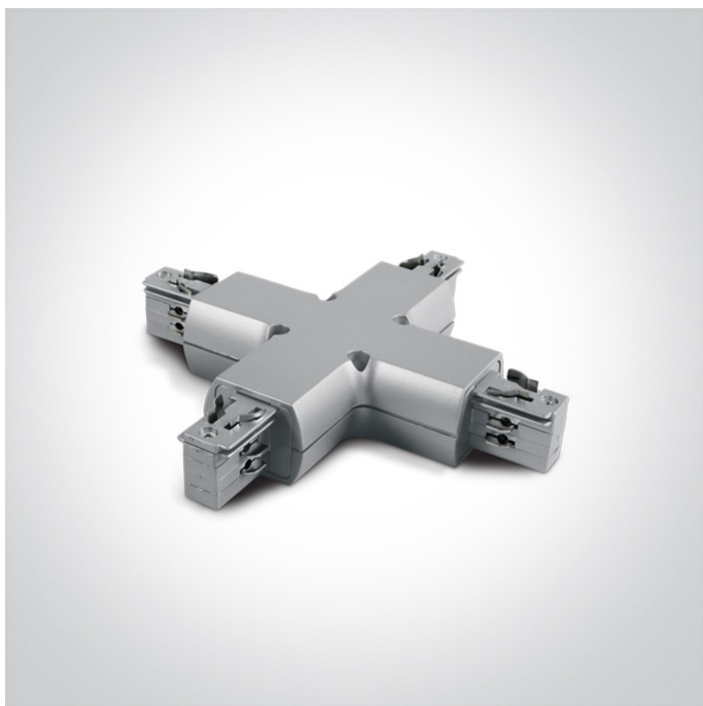

10 Tracks & Magnetic > Rounded Track Accessories

41018/G

16A Grey X for track 40003.

Downloads

Dimensions

Related items

40003/G

Physical Specification

Item Group	10 Tracks & Magnetic
Family	Rounded Track Accessories
Order Code	41018/G
Colour	Grey
Material	Plastic
Shape	Rectangular
Length	180mm

Height	180mm
Track mounted	Yes
Indoor	Yes
Adjustable	No

Packing Info