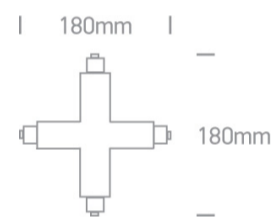

## 41018/G

16A Grey X for track 40003.

### Dimensions

### Physical Specification

Item Group	10 Tracks & Magnetic
Family	Rounded Track Accessories
Order Code	41018/G
Colour	Grey
Material	Plastic
Shape	Rectangular
Length	180mm

Height	180mm
Track mounted	Yes
Indoor	Yes
Adjustable	No