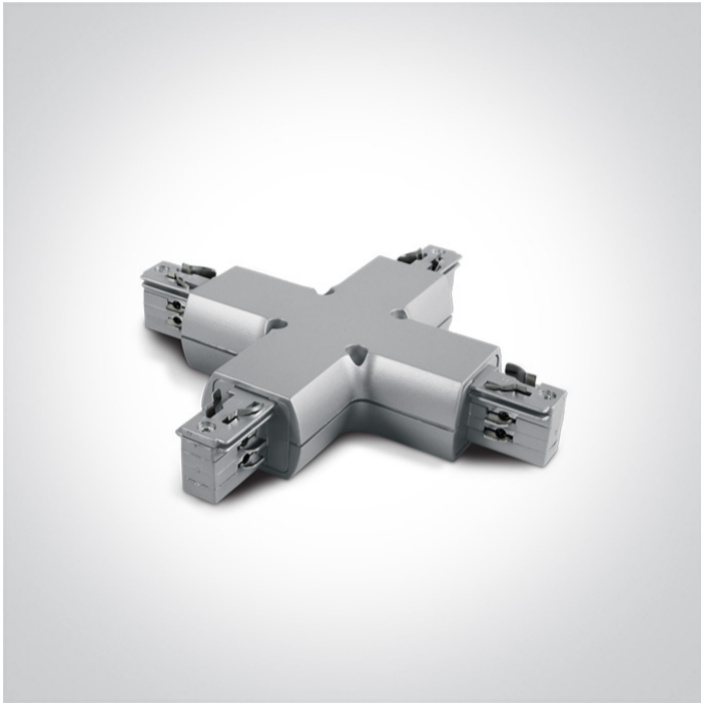

10 Tracks & Magnetic > Rounded Track Accessories

## 41018/G

16A Grey X for track 40003.

### Physical Specification

Item Group	10 Tracks & Magnetic
Family	Rounded Track Accessories
Order Code	41018/G
Colour	Grey
Material	Plastic
Shape	Rectangular
Length	180mm

Height	180mm
Track mounted	Yes
Indoor	Yes
Adjustable	No