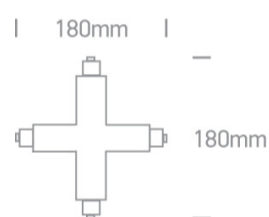

10 Tracks & Magnetic > Rounded Track Accessories

41018/W

16A White X for track 40003.

Downloads

Dimensions

Related items

40003/W

Physical Specification

Item Group	10 Tracks & Magnetic
Family	Rounded Track Accessories
Order Code	41018/W
Colour	White
Material	Plastic
Shape	Rectangular
Length	180mm

Height	180mm
Track mounted	Yes
Indoor	Yes
Adjustable	No

#### Packing Info

Box Weight	0.260kg
Pcs/Carton	10
Barcode	5291889004240
HS Code	9405920090