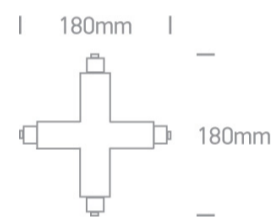

10 Tracks & Magnetic > Rounded Track Accessories

41018/W

16A White X for track 40003.

Downloads

Dimensions

Related items

40003/W

Physical Specification

Item Group	10 Tracks & Magnetic
Family	Rounded Track Accessories
Order Code	41018/W
Colour	White
Material	Plastic
Shape	Rectangular
Length	180mm

Height	180mm
Track mounted	Yes
Indoor	Yes
Adjustable	No

Packing Info

Box Weight	0.260kg
Pcs/Carton	10
Barcode	5291889004240
HS Code	9405920090

Certification & Warranty

Warranty	5 Years
Weee Directive	Yes

switch to
one light!

one
LIGHT