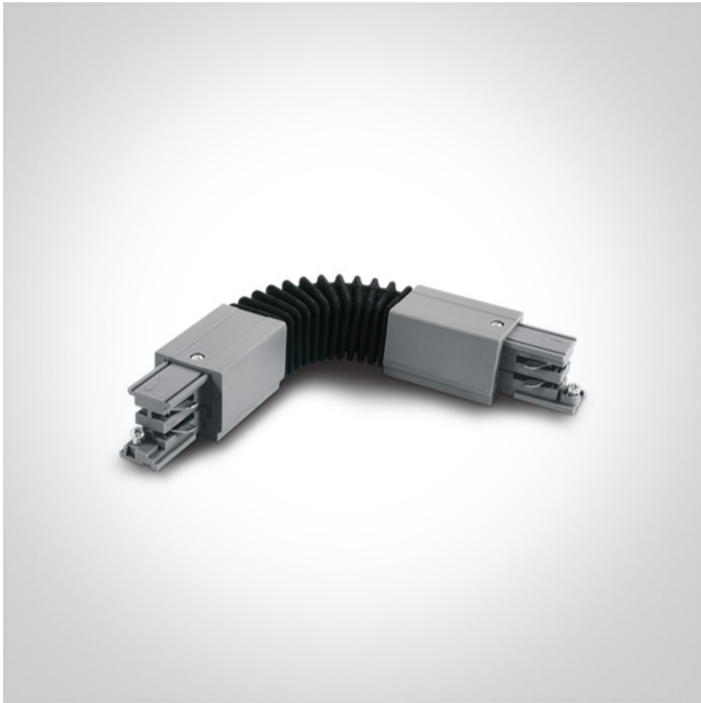

10 Tracks & Magnetic > Square Track Accessories

41024A/G

16A Grey Flexible corner for track 40003A.

Downloads

Dimensions

Related items

40003A/G

Physical Specification

Item Group	10 Tracks & Magnetic
Family	Square Track Accessories
Order Code	41024A/G
Colour	Grey
Material	Plastic
Shape	Rectangular
Length	245mm

Height	32mm
Track mounted	Yes
Indoor	Yes
Adjustable	No

Packing Info