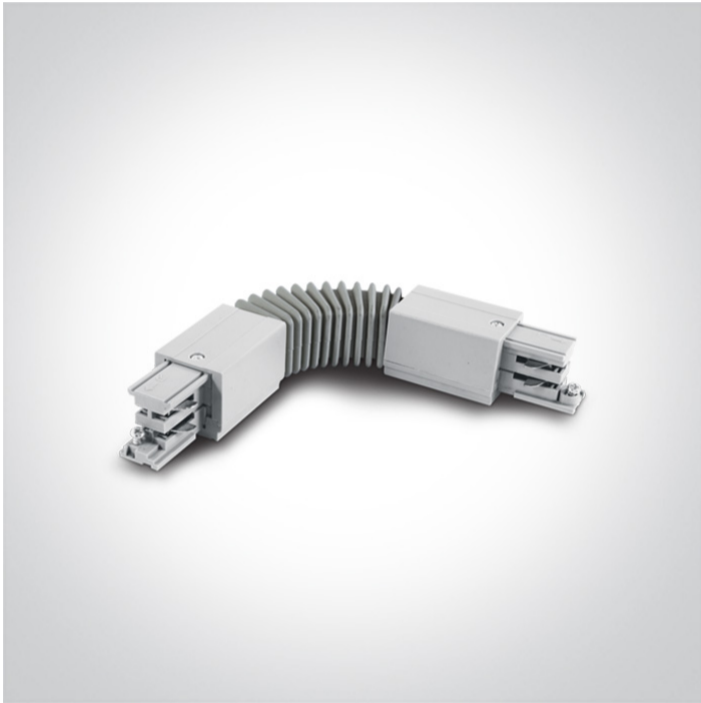

10 Tracks & Magnetic > Square Track Accessories

41024A/W

16A White Flexible corner for track 40003A.

Downloads

Dimensions

Related items

40001A/W

40002A/W

40003A/W

Physical Specification

Item Group	10 Tracks & Magnetic
Family	Square Track Accessories
Order Code	41024A/W
Colour	White
Material	Plastic
Shape	Rectangular
Length	245mm

Height	32mm
Track mounted	Yes
Indoor	Yes
Adjustable	No