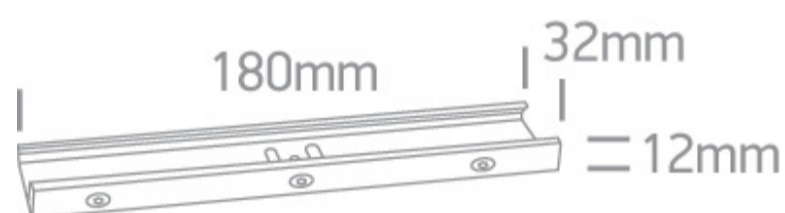

10 Tracks & Magnetic > Square Track Accessories

41032/W

White Connector for suspending 40003A Track

Downloads

Dimensions

Related items

40001A/W

40002A/W

40003A/W

Physical Specification

Item Group	10 Tracks & Magnetic
Family	Square Track Accessories
Order Code	41032/W
Colour	White
Material	Metal
Shape	Rectangular
Length	180mm

Width	31mm
Height	12mm
Track mounted	Yes
Indoor	Yes
Adjustable	No