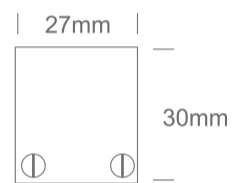

10 Tracks & Magnetic > Magnetic Surface Profiles MINI

42001A/B

1 meter MINI Black magnetic profile ON/OFF and DALI 48V .

Complete with 2pcs end caps.

Downloads

Dimensions

Gallery

Related items

Physical Specification

Item Group	10 Tracks & Magnetic
Family	Magnetic Surface Profiles MINI
Order Code	42001A/B
Colour	Black
Material	Aluminium
Shape	Rectangular
Length	1000mm
Width	27mm
Height	30mm
Surface Ceiling	Yes
Surface Wall	Yes
Indoor	Yes