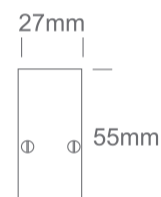

10 Tracks & Magnetic>Magnetic Surface Profiles MIDI

42001B/B

1 meter MIDI Black magnetic profile ON/OFF and DALI 48V .

Complete with 2pcs end caps and cover.

Downloads

Dimensions

Gallery

Related items

Physical Specification

Item Group	10 Tracks & Magnetic
Family	Magnetic Surface Profiles MIDI
Order Code	42001B/B
Colour	Black
Material	Aluminium
Shape	Rectangular
Length	1000mm
Width	27mm
Height	55mm
Surface Ceiling	Yes
Surface Wall	Yes
Indoor	Yes