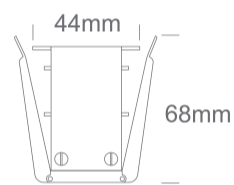

10 Tracks & Magnetic > Magnetic Recessed Profiles MIDI

**42001RB/B**

1 meter MIDI Recessed black magnetic profile ON/OFF and DALI 48V .

Complete with 2pcs end caps, cover, 1 set mechanical connector and 4 fixing clips.

Downloads

Dimensions

Gallery

Related items

42002RB/B

42012ARB/B

42012BRB/B

42022B/B

42032A

Physical Specification

Item Group

10 Tracks & Magnetic

Family

Magnetic Recessed Profiles MIDI

Order Code	42001RB/B
Colour	Black
Material	Aluminium
Shape	Rectangular
Length	1000mm
Width	44mm
Height	68mm
Surface Ceiling	Yes
Surface Wall	Yes
Indoor	Yes