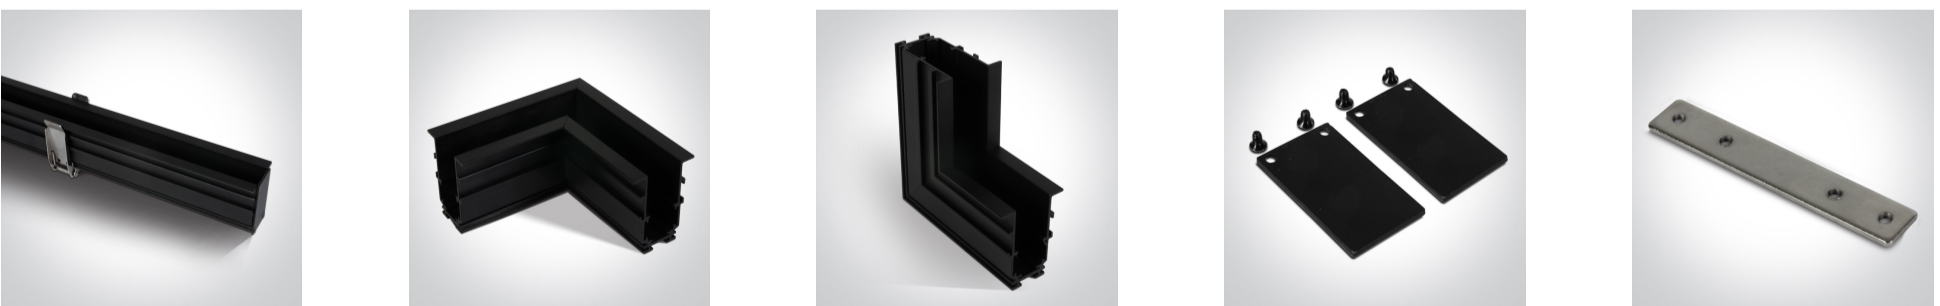

Related items

42002RB/B

42012ARB/B

42012BRB/B

42022B/B

42032A

Physical Specification

Item Group

10 Tracks & Magnetic

Family

Magnetic Recessed Profiles MIDI