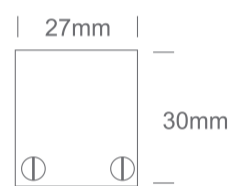

10 Tracks & Magnetic > Magnetic Surface Profiles MINI

42002A/B

2 meter MINI Black magnetic profile ON/OFF and DALI 48V .

Complete with 2pcs end caps.

Downloads

Dimensions

Gallery

Related items

Physical Specification

Item Group	10 Tracks & Magnetic
Family	Magnetic Surface Profiles MINI
Order Code	42002A/B
Colour	Black
Material	Aluminium
Shape	Rectangular
Length	2000mm
Width	27mm
Height	30mm
Surface Ceiling	Yes
Surface Wall	Yes
Indoor	Yes