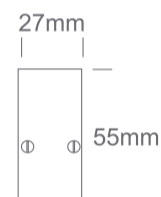

### Dimensions

## Physical Specification

Item Group	10 Tracks & Magnetic
Family	Magnetic Surface Profiles MIDI
Order Code	42002B/B
Colour	Black
Material	Aluminium
Shape	Rectangular
Length	2000mm
Width	27mm
Height	55mm
Surface Ceiling	Yes
Surface Wall	Yes
Indoor	Yes