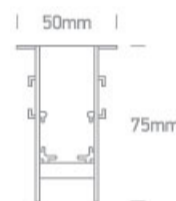

10 Tracks & Magnetic>Magnetic Recessed Profiles MAXI

42002R/B

BLACK MAGNETIC RECESSED PROFILE 2m 48v

Complete with 2pcs end cups, 6pcs fixing clips, 2pcs side connectors, 1pc mechanical connector and dust cover.

Downloads

Dimensions

Gallery

Related items

42001R/B

42004A/B

42004C/B

42012AR/B

42012BR/B

42022/B

Physical Specification

Item Group	10 Tracks & Magnetic
Family	Magnetic Recessed Profiles MAXI
Order Code	42002R/B
Colour	Black
Material	Aluminium
Shape	Rectangular
Length	2000mm
Width	50mm
Height	75mm
Cutout Hole Width	2000mm
Cutout Hole Length	42mm
Recessed Ceiling	Yes
Recessed wall	Yes
Depth Required	120mm
Indoor	Yes
Adjustable	No