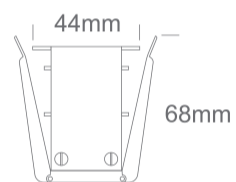

10 Tracks & Magnetic > Magnetic Recessed Profiles MIDI

42002RB/B

2 meter MIDI Recessed black magnetic profile ON/OFF and DALI 48V .

Complete with 2pcs end caps, cover, 1 set mechanical connector and 6 fixing clips.

Downloads

Dimensions

Gallery

Related items

42001RB/B

42012ARB/B

42012BRB/B

42022B/B

42032A

Physical Specification

Item Group

10 Tracks & Magnetic

Family

Magnetic Recessed Profiles MIDI

Order Code	42002RB/B
Colour	Black
Material	Aluminium
Shape	Rectangular
Length	2000mm
Width	44mm
Height	68mm
Surface Ceiling	Yes
Surface Wall	Yes
Indoor	Yes

Electrical Characteristics

Fitting

Input Type	Constant Voltage
Input Voltage	48V DC
Safety Class	III
Power(Watts)	400W/Circuit

Packing Info

Box Weight	3.800kg
Pcs/Carton	1
Barcode	5291889079101
HS Code	9405990090