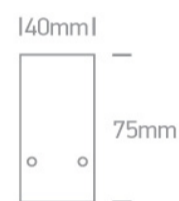

Dimensions