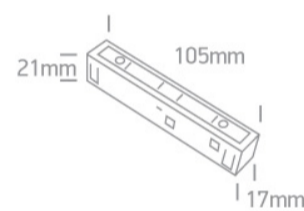

10 Tracks & Magnetic > Magnetic Profiles Accessories

42004A/B

Power supply cable suitable for MINI, MIDI and MAXI magnetic tracks.

Downloads

Dimensions

Related items

42001/B

42001A/B

42002RB/B

42002TR/B

42003/B

Physical Specification

Item Group	10 Tracks & Magnetic
Family	Magnetic Profiles Accessories
Order Code	42004A/B
Colour	Black
Material	Aluminium
Shape	Rectangular
Length	105mm
Width	17mm
Height	21mm
Indoor	Yes

Electrical Characteristics

Fitting

Input Type	Constant Voltage
Input Voltage	48V DC
Safety Class	
Cable Length	200cm

Packing Info

Box Weight	0.189kg
Pcs/Carton	1
Barcode	5291889072096
HS Code	9405920090

Certification & Warranty