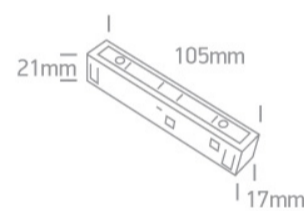

10 Tracks & Magnetic>Magnetic Profiles Accessories

42004C/B

Black live connector / corner for magnetic tracks. Suitable for MINI,MIDI and MAXI magnetic tracks.

Downloads

Dimensions

Related items

42001/B

42001A/B

42002RB/B

42002TR/B

42003/B

Physical Specification

Item Group	10 Tracks & Magnetic
Family	Magnetic Profiles Accessories
Order Code	42004C/B
Colour	Black
Material	Plastic
Shape	Rectangular
Length	105mm
Width	17mm
Height	21mm
Indoor	Yes

Electrical Characteristics

Fitting

Input Type	Constant Voltage
Input Voltage	48V DC
Safety Class	

Packing Info

Box Weight	0.079kg
Pcs/Carton	1
Barcode	5291889072102
HS Code	9405920090

Certification & Warranty