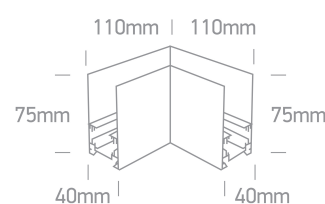

10 Tracks & Magnetic > Magnetic Surface Profiles MAXI

42012A/B

Black corner for 42001 / 42002 / 42003.

Downloads

Dimensions

Related items

42001/B

42002/B

42003/B

42032

Physical Specification

| | |
|------------|--------------------------------|
| Item Group | 10 Tracks & Magnetic |
| Family | Magnetic Surface Profiles MAXI |
| Order Code | 42012A/B |
| Colour | Black |
| Material | Aluminium |
| Shape | Rectangular |
| Length | 100x100mm |

| | |
|-----------------|------|
| Width | 40mm |
| Height | 75mm |
| Surface Ceiling | Yes |
| Surface Wall | Yes |
| Indoor | Yes |

Electrical Characteristics

Fitting

Packing Info

| | |
|------------|---------------|
| Box Weight | 0.380kg |
| Pcs/Carton | 1 |
| Barcode | 5291889072041 |
| HS Code | 9405990090 |