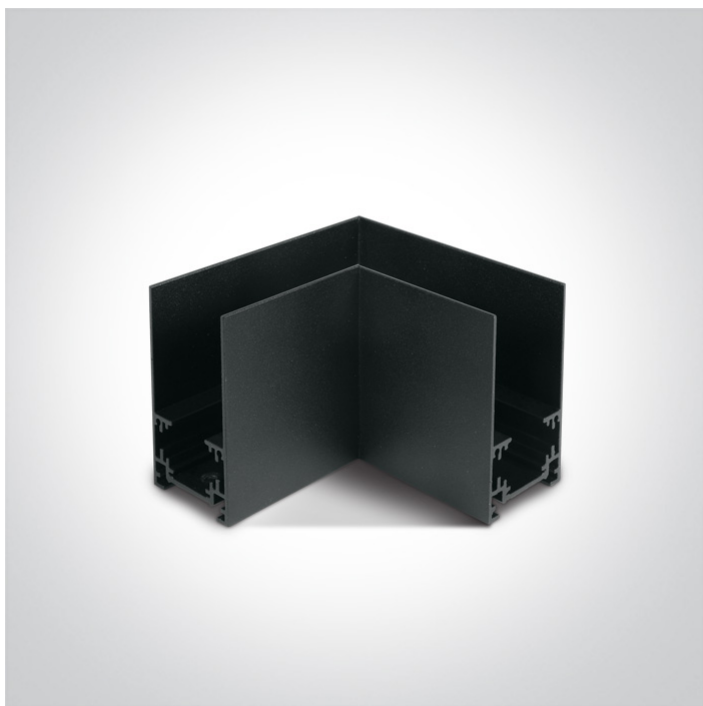

10 Tracks & Magnetic > Magnetic Surface Profiles MAXI

42012A/B

Black corner for 42001 / 42002 / 42003.

Downloads

Dimensions

Related items

42001/B

42002/B

42003/B

42032

Physical Specification

| | |
|------------|--------------------------------|
| Item Group | 10 Tracks & Magnetic |
| Family | Magnetic Surface Profiles MAXI |
| Order Code | 42012A/B |
| Colour | Black |
| Material | Aluminium |
| Shape | Rectangular |
| Length | 100x100mm |

| | |
|-----------------|------|
| Width | 40mm |
| Height | 75mm |
| Surface Ceiling | Yes |
| Surface Wall | Yes |
| Indoor | Yes |

Electrical Characteristics

Fitting

Packing Info

| | |
|------------|---------------|
| Box Weight | 0.380kg |
| Pcs/Carton | 1 |
| Barcode | 5291889072041 |
| HS Code | 9405990090 |