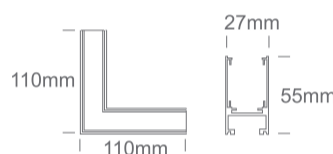

10 Tracks & Magnetic > Magnetic Surface Profiles MIDI

42012AB/B

Corner for 42001B & 42002B.

Complete with 2pcs mechanical connector.

Downloads

Dimensions

Gallery

Related items

42001B/B

42002B/B

Physical Specification

Item Group

10 Tracks & Magnetic

Family

Magnetic Surface Profiles MIDI

Order Code	42012AB/B
Colour	Black
Material	Aluminium
Shape	Rectangular
Length	110x110mm
Width	27mm
Height	55mm
Surface Ceiling	Yes
Surface Wall	Yes
Indoor	Yes

Electrical Characteristics

Fitting

Packing Info

Pcs/Carton	1
Barcode	5291889079071
HS Code	9405990090

Certification & Warranty

Warranty	5 years
----------	---------

switch to
one light!

one
LIGHT