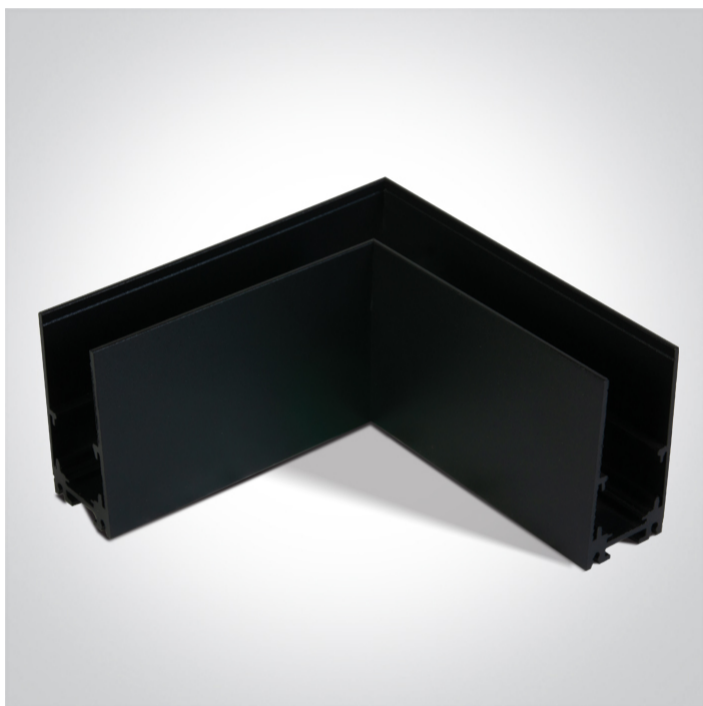

10 Tracks & Magnetic > Magnetic Surface Profiles MIDI

42012AB/B

Corner for 42001B & 42002B.

Complete with 2pcs mechanical connector.

Downloads

Dimensions

Gallery

Related items

42001B/B

42002B/B

Physical Specification

Item Group

10 Tracks & Magnetic

Family

Magnetic Surface Profiles MIDI

Order Code	42012AB/B
Colour	Black
Material	Aluminium
Shape	Rectangular
Length	110x110mm
Width	27mm
Height	55mm
Surface Ceiling	Yes
Surface Wall	Yes
Indoor	Yes