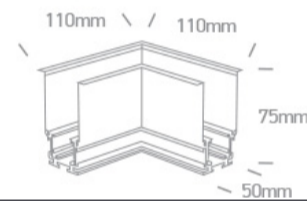

10 Tracks & Magnetic > Magnetic Recessed Profiles MAXI

42012AR/B

BLACK RECESSED CORNER FOR 42001R / 42002R

Downloads

Dimensions

Related items

42001R/B

42002R/B

Physical Specification

Item Group

10 Tracks & Magnetic

Family

Magnetic Recessed Profiles MAXI

Order Code

42012AR/B

Colour

Black

Material

Aluminium

Shape

Rectangular

Length

110mm

Width	110mm
Height	75mm
Cutout Hole Width	105mm
Cutout Hole Length	42x65mm
Recessed Ceiling	Yes
Recessed wall	Yes
Depth Required	120mm
Indoor	Yes