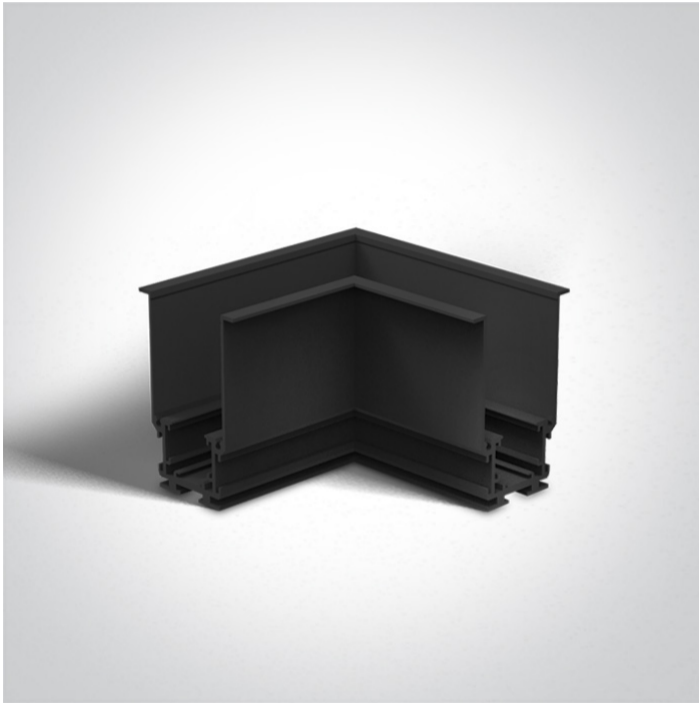

10 Tracks & Magnetic > Magnetic Recessed Profiles MAXI

42012AR/B

BLACK RECESSED CORNER FOR 42001R / 42002R

Downloads

Dimensions

Related items

42001R/B

42002R/B

Physical Specification

Item Group

10 Tracks & Magnetic

Family

Magnetic Recessed Profiles MAXI

Order Code

42012AR/B

Colour

Black

Material

Aluminium

Shape

Rectangular

Length

110mm

Width	110mm
Height	75mm
Cutout Hole Width	105mm
Cutout Hole Length	42x65mm
Recessed Ceiling	Yes
Recessed wall	Yes
Depth Required	120mm
Indoor	Yes