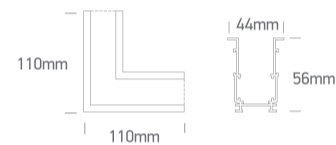

10 Tracks & Magnetic > Magnetic Recessed Profiles MIDI

42012ARB/B

Recessed corner for 42001RB & 42002RB.

Complete with 2pcs mechanical connector.

Downloads

Dimensions

Gallery

Related items

42001RB/B

42002RB/B

Physical Specification

Item Group

10 Tracks & Magnetic

Family

Magnetic Recessed Profiles MIDI

Order Code	42012ARB/B
Colour	Black
Material	Aluminium
Shape	Rectangular
Length	110x110mm
Width	44mm
Height	56mm
Surface Ceiling	Yes
Surface Wall	Yes
Indoor	Yes

Electrical Characteristics

Fitting

Packing Info

Pcs/Carton	1
Barcode	5291889079118
HS Code	9405990090

Certification & Warranty

Warranty	5 years
----------	---------

switch to
one light!

one
LIGHT