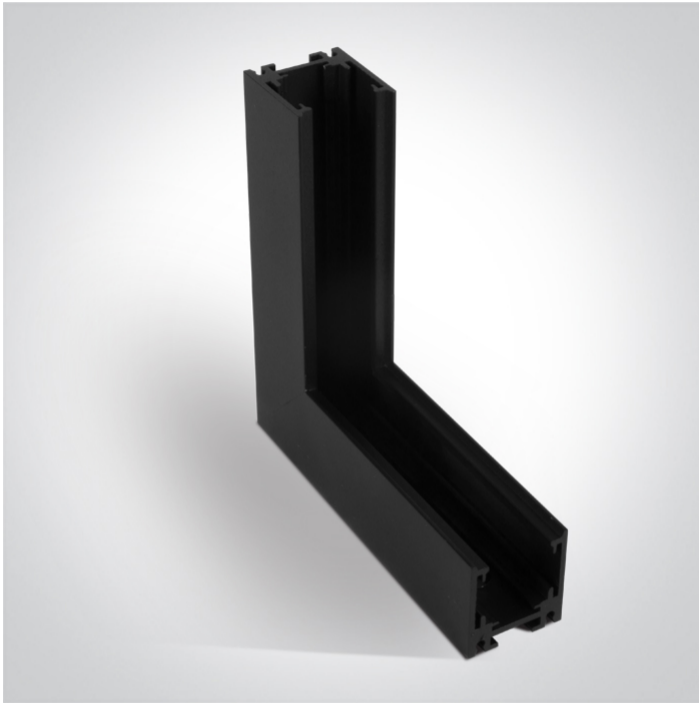

10 Tracks & Magnetic > Magnetic Surface Profiles MINI

42012BA/B

Corner wall to wall (IN) for 42001A & 42002A.

Complete with 2pcs mechanical connector.

Downloads

Dimensions

Gallery

Related items

42001A/B

42002A/B

Physical Specification

Item Group

10 Tracks & Magnetic

Family

Magnetic Surface Profiles MINI

Order Code	42012BA/B
Colour	Black
Material	Aluminium
Shape	Rectangular
Length	110x110mm
Width	27mm
Height	30mm
Surface Ceiling	Yes
Surface Wall	Yes
Indoor	Yes