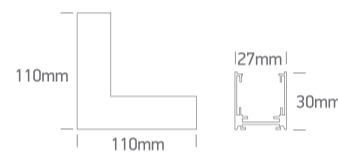

10 Tracks & Magnetic > Magnetic Surface Profiles MINI

42012BA/B

Corner wall to wall (IN) for 42001A & 42002A.

Complete with 2pcs mechanical connector.

Downloads

Dimensions

Gallery

Related items

42001A/B

42002A/B

Physical Specification

Item Group

10 Tracks & Magnetic

Family

Magnetic Surface Profiles MINI

Order Code	42012BA/B
Colour	Black
Material	Aluminium
Shape	Rectangular
Length	110x110mm
Width	27mm
Height	30mm
Surface Ceiling	Yes
Surface Wall	Yes
Indoor	Yes