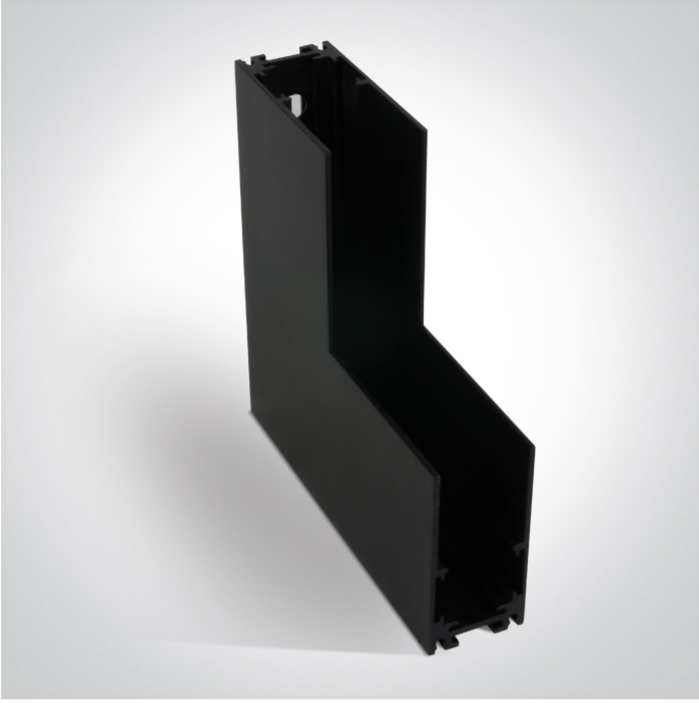

10 Tracks & Magnetic > Magnetic Surface Profiles MIDI

42012BB/B

Corner wall to wall (IN) for 42001B & 42002B.

Complete with 2pcs mechanical connector.

Downloads

Dimensions

Gallery

Related items

42001B/B

42002B/B

Physical Specification

Item Group

10 Tracks & Magnetic

Family

Magnetic Surface Profiles MIDI

Order Code	42012BB/B
Colour	Black
Material	Aluminium
Shape	Rectangular
Length	110x110mm
Width	27mm
Height	55mm
Surface Ceiling	Yes
Surface Wall	Yes
Indoor	Yes