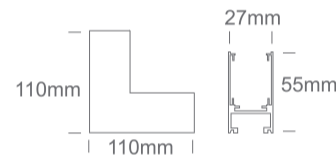

10 Tracks & Magnetic > Magnetic Surface Profiles MIDI

42012BB/B

Corner wall to wall (IN) for 42001B & 42002B.

Complete with 2pcs mechanical connector.

Downloads

Dimensions

Gallery

Related items

42001B/B

42002B/B

Physical Specification

Item Group

10 Tracks & Magnetic

Family

Magnetic Surface Profiles MIDI

Order Code	42012BB/B
Colour	Black
Material	Aluminium
Shape	Rectangular
Length	110x110mm
Width	27mm
Height	55mm
Surface Ceiling	Yes
Surface Wall	Yes
Indoor	Yes

Electrical Characteristics

Fitting

Packing Info

Pcs/Carton	1
Barcode	5291889079088
HS Code	9405990090

Certification & Warranty

Warranty	5 years
----------	---------

switch to
one light!

one
LIGHT