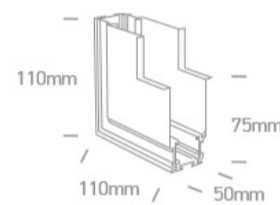

10 Tracks & Magnetic > Magnetic Recessed Profiles MAXI

42012BR/B

BLACK RECESSED CORNER WALL TO WALL (IN) FOR 42001R / 42002R

Downloads

Dimensions

Related items

42001R/B

42002R/B

Physical Specification

Item Group	10 Tracks & Magnetic
Family	Magnetic Recessed Profiles MAXI
Order Code	42012BR/B
Colour	Black
Material	Aluminium
Shape	Rectangular
Length	110mm

Width	110mm
Height	75mm
Cutout Hole Width	42mm
Cutout Hole Length	36mm(x2)
Recessed Ceiling	Yes
Recessed wall	Yes
Depth Required	120mm
Indoor	Yes