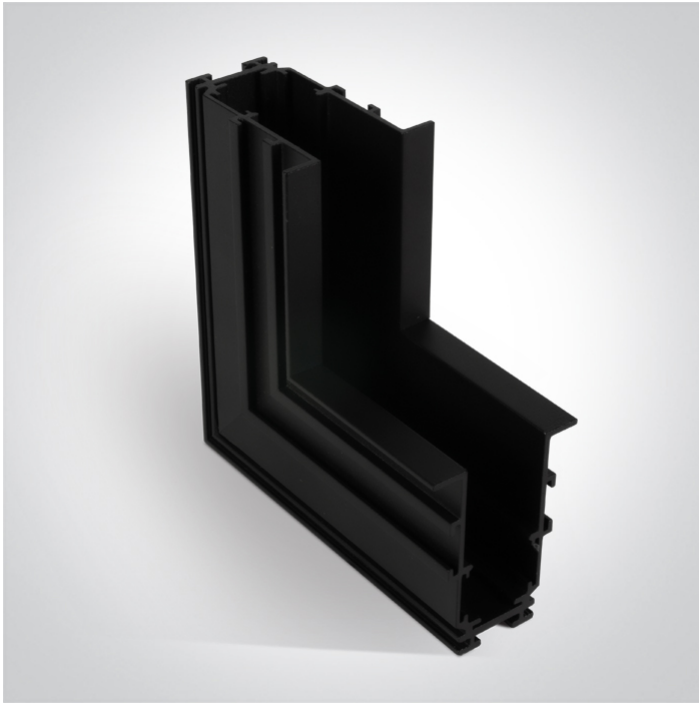

10 Tracks & Magnetic > Magnetic Recessed Profiles MIDI

42012BRB/B

Recessed corner wall to wall (IN) for 42001RB & 42002RB.

Complete with 2pcs mechanical connector.

Downloads

Dimensions

Gallery

Related items

42001RB/B

42002RB/B

Physical Specification

Item Group

10 Tracks & Magnetic

Family

Magnetic Recessed Profiles MIDI

Order Code	42012BRB/B
Colour	Black
Material	Aluminium
Shape	Rectangular
Length	110x110mm
Width	44mm
Height	56mm
Surface Ceiling	Yes
Surface Wall	Yes
Indoor	Yes