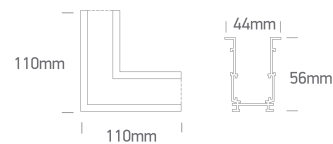

10 Tracks & Magnetic > Magnetic Recessed Profiles MIDI

42012BRB/B

Recessed corner wall to wall (IN) for 42001RB & 42002RB.

Complete with 2pcs mechanical connector.

Downloads

Dimensions

Gallery

Related items

42001RB/B

42002RB/B

Physical Specification

Item Group

10 Tracks & Magnetic

Family

Magnetic Recessed Profiles MIDI

Order Code	42012BRB/B
Colour	Black
Material	Aluminium
Shape	Rectangular
Length	110x110mm
Width	44mm
Height	56mm
Surface Ceiling	Yes
Surface Wall	Yes
Indoor	Yes

Electrical Characteristics

Fitting

Packing Info

Pcs/Carton	10
Barcode	5291889079125
HS Code	9405990090

Certification & Warranty

Warranty	5 years
----------	---------

switch to
one light!

one
LIGHT