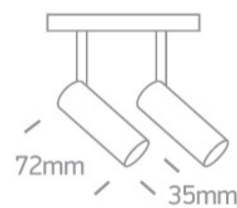

## 10 Tracks & Magnetic>Magnetic Spots

## 42108AL/B/W

DALI 2x6W track spots for magnetic track, ideal for shops and showrooms.

Suitable for MINI, MIDI and MAXI magnetic tracks.

Complies with standard EN60598-1 and any other specific standards.

### Dimensions

## Physical Specification

Item Group	10 Tracks & Magnetic
Family	Magnetic Spots
Order Code	42108AL/B/W
Colour	Black
Material	Aluminium
Shape	Circular
Height	72mm
Diameter	35mm
Surface Wall	Yes
Track mounted	Yes
Indoor	Yes
Adjustable	2 Directions