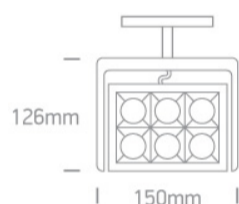

10 Tracks & Magnetic > Magnetic Spots

42118L/B/W

DALI track spot for magnetic track, ideal for shops and showrooms.

Suitable for MINI, MIDI and MAXI magnetic tracks. Complies with standard EN60598-1 and any other specific standards.

Downloads

Dimensions

Gallery

Related items

42001/B

42001R/B

42002/B

42002R/B

Physical Specification

Item Group

10 Tracks & Magnetic

Family

Magnetic Spots

Order Code	42118L/B/W
Colour	Black
Material	Aluminium
Shape	Rectangular
Length	150mm
Width	126mm
Height	39mm
Track mounted	Yes
Indoor	Yes
Adjustable	2 Directions

Colour Temperature	3000K
Lumen Output	2080lm
Light Efficiency	80lm/W
CRI	90
Beam Angle	50°

Packing Info

Box Weight

0.955kg

Pcs/Carton

20

Barcode

5291889067597