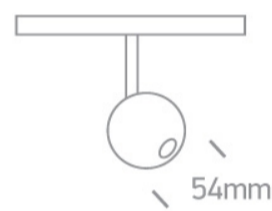

Dimensions