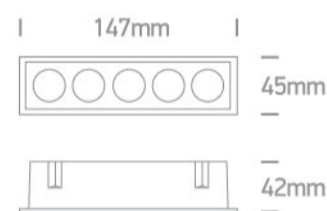

02 Recessed Spots Fixed LED>The Mirror Dark Light Range

50012H/B/W

12W Dark light recessed spot, IP20.

Complete with 700mA driver.

Complies with standard EN60598-1 and any other specific standards.

Downloads

Dimensions

Physical Specification

Item Group	02 Recessed Spots Fixed LED
Family	The Mirror Dark Light Range
Order Code	50012H/B/W
Colour	Black
Material	Aluminium
Shape	Rectangular
Length	147mm
Width	45mm
Height	42mm
Cutout Hole Width	140mm
Cutout Hole Length	36mm
Recessed Ceiling	Yes

Depth Required	80mm
Indoor	Yes
Adjustable	No

Electrical Characteristics

Gear	External-Included
Fitting + Driver	
Input Voltage	220-240V
50 Hz	Yes
60 Hz	Yes
Safety Class	
Power(Watts)	12W
IP Rating	IP20
Light Source	LED built in
Dimmable	No

Illumination Data

Colour Temperature	3000K
Lumen Output	840lm
Light Efficiency	70lm/W
CRI	90
Beam Angle	38°
Illumination Diagram	
Dark Light	Yes

Packing Info

Pcs/Carton	40
Barcode	5291889074892
HS Code	9405413990