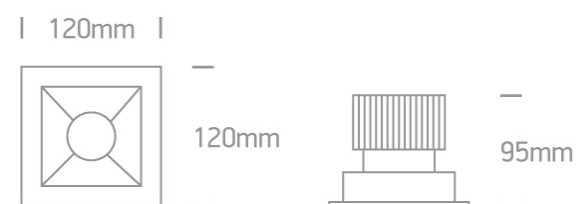

06 Downlights Fixed LED>Shop Square Boxes

50120B/B/W

20W downlight LED, shop square boxes range IP20, ideal for commercial applications such as offices, galleries and showrooms.

Supplied with 500mA non-dimmable LED driver.

Complies with standard EN60598-1 and any other specific standards.

Downloads

Dimensions

Physical Specification

Item Group	06 Downlights Fixed LED
Family	Shop Square Boxes
Order Code	50120B/B/W
Colour	Black
Material	Aluminium
Shape	Rectangular
Length	120mm
Width	120mm
Height	95mm
Cutout Hole Width	105mm
Cutout Hole Length	105mm
Recessed Ceiling	Yes

Colour Temperature	3000K
Lumen Output	1700lm
Light Efficiency	85lm/W
CRI	80
Beam Angle	30°
Illumination Diagram	

Packing Info

Box Length	14cm
Box Width	14cm
Box Height	11cm
Pcs/Carton	20
Barcode	5291889061380
HS Code	9405409900