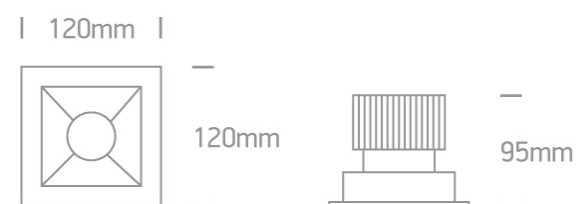

06 Downlights Fixed LED>Shop Square Boxes

50120B/W/C

20W downlight LED, shop square boxes range IP20, ideal for commercial applications such as offices, galleries and showrooms.

Supplied with 500mA non-dimmable LED driver.

Complies with standard EN60598-1 and any other specific standards.

Downloads

Dimensions

Physical Specification

Item Group	06 Downlights Fixed LED
Family	Shop Square Boxes
Order Code	50120B/W/C
Colour	White
Material	Aluminium
Shape	Rectangular
Length	120mm
Width	120mm
Height	95mm
Cutout Hole Width	105mm
Cutout Hole Length	105mm
Recessed Ceiling	Yes

Colour Temperature	4000K
Lumen Output	1800lm
Light Efficiency	90lm/W
CRI	80
Beam Angle	30°
Illumination Diagram	

Packing Info

Box Length	14cm
Box Width	14cm
Box Height	11cm
Pcs/Carton	20
Barcode	5291889061373
HS Code	9405409900