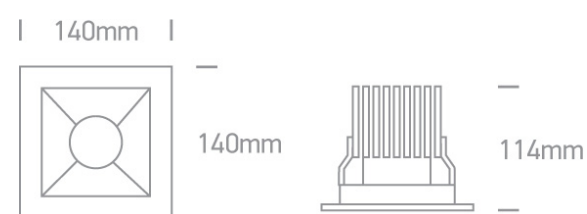

06 Downlights Fixed LED>Shop Square Boxes

50130B/W/C

30W downlight LED, shop square boxes range IP20, ideal for commercial applications such as offices, galleries and showrooms.

Supplied with 750mA non-dimmable LED driver.

Complies with standard EN60598-1 and any other specific standards.

Downloads

Dimensions

Physical Specification

Item Group	06 Downlights Fixed LED
Family	Shop Square Boxes
Order Code	50130B/W/C
Colour	White
Material	Aluminium
Shape	Rectangular
Length	140mm
Width	140mm
Height	114mm
Cutout Hole Width	130mm
Cutout Hole Length	130mm
Recessed Ceiling	Yes

Depth Required	120mm
Indoor	Yes
Adjustable	No

Electrical Characteristics

Gear	External-Included
Fitting + Driver	
Input Voltage	220-240V
50 Hz	Yes
60 Hz	Yes
Safety Class	
Power(Watts)	30W
IP Rating	IP20
Light Source	LED built in
Dimmable	No
F Mark	

Colour Temperature	4000K
Lumen Output	2700lm
Light Efficiency	90lm/W
CRI	80
Beam Angle	30°
Illumination Diagram	

Packing Info

Box Length	16cm
Box Width	16cm
Box Height	13cm
Pcs/Carton	16
Barcode	5291889061434
HS Code	9405409900