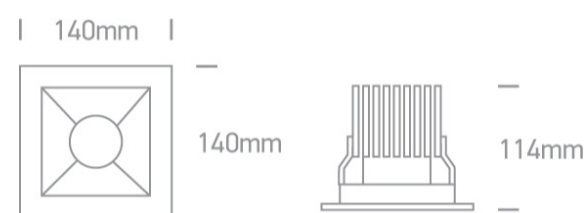

06 Downlights Fixed LED>Shop Square Boxes

50130B/W/W

30W downlight LED, shop square boxes range IP20, ideal for commercial applications such as offices, galleries and showrooms.

Supplied with 750mA non-dimmable LED driver.

Complies with standard EN60598-1 and any other specific standards.

Downloads

Dimensions

Physical Specification

Item Group	06 Downlights Fixed LED
Family	Shop Square Boxes
Order Code	50130B/W/W
Colour	White
Material	Aluminium
Shape	Rectangular
Length	140mm
Width	140mm
Height	114mm
Cutout Hole Width	130mm
Cutout Hole Length	130mm
Recessed Ceiling	Yes

Colour Temperature	3000K
Lumen Output	2600lm
Light Efficiency	86,67lm/W
CRI	80
Beam Angle	30°
Illumination Diagram	

Packing Info

Box Length	16cm
Box Width	16cm
Box Height	13cm
Pcs/Carton	16
Barcode	5291889061427
HS Code	9405409900