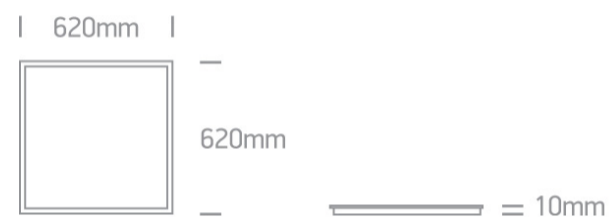

## 50140AU/W/W

D A Germany / Austria

62x62 UGR  
Complete with 1000mA driver.

Complies with standard EN60598-1 and any other specific standards.

### Dimensions

### Physical Specification

Item Group

06 Downlights Fixed LED

Family	Panels For Germany/Austria
Order Code	50140AU/W/W
Colour	White
Material	Aluminium
Shape	Rectangular
Length	620mm
Width	620mm
Height	10mm
Recessed T-Ceiling	Yes
Depth Required	55mm
Indoor	Yes
Adjustable	No