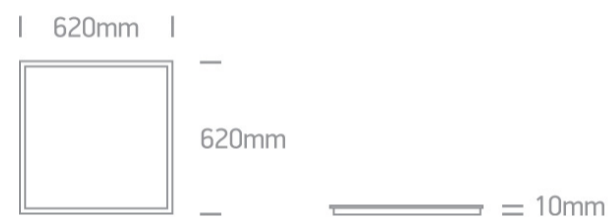

06 Downlights Fixed LED>Panels For Germany/Austria

50148AU/W/W

D A Germany / Austria

UGR19 62x62 recessed LED panel for T-rail false ceilings. Can be recessed or suspended. Uniform lighting, ideal for commercial applications.

Requires 1200mA LED driver.

Complies with standard EN60598-1 and any other specific standards.

Downloads

Dimensions

Related items

050017

050108

89048

Length	620mm
Width	620mm
Height	10mm
Recessed T-Ceiling	Yes
Depth Required	55mm
Indoor	Yes
Adjustable	No

Electrical Characteristics

Fitting

Input Type	Constant Current
Input Current	1200mA
Safety Class	
Power(Watts)	48W
IP Rating	IP20
Light Source	LED built in
LED Type	SMD 2835
LED Brand	Epistar
LED Number	240

Illumination Data

Colour Temperature	3000K
Lumen Output	4000lm
Light Efficiency	83,33lm/W
CRI	80
Beam Angle	120°
Illumination Diagram	
UGR	19

Packing Info

Box Length	72cm
Box Width	65cm
Box Height	4,5cm
Box Weight	3.850kg
Pcs/Carton	4
Barcode	5291889044628
HS Code	9405119090