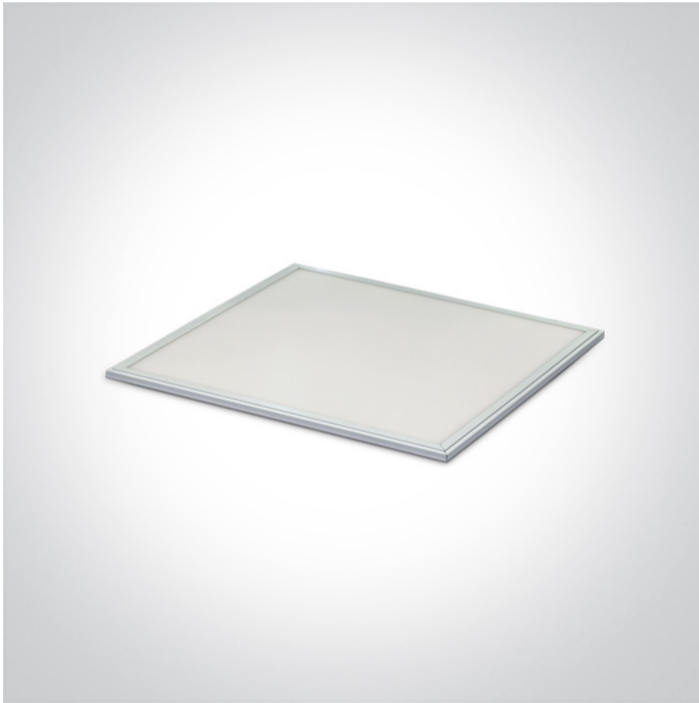

## 50148F/W/C

60x60 recessed LED panel for T-rail false ceilings. Can be recessed or suspended. Uniform lighting, ideal for commercial applications.

Complete with dimmable driver.

Complies with standard EN60598-1 and any other specific standards.

### Physical Specification

Item Group

06 Downlights Fixed LED

Family

The 48W Square Panels Aluminium

Order Code	50148F/W/C
Colour	White
Material	Aluminium
Diffuser Material	Acrylic
Shape	Rectangular
Length	595mm
Width	595mm
Height	20mm
Recessed T-Ceiling	Yes
Depth Required	50mm
Indoor	Yes
Adjustable	No