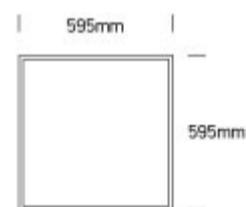

### Dimensions

### Physical Specification

Item Group

06 Downlights Fixed LED

Family

The 48W Square Panels Aluminium

Order Code	50148F/W/C
Colour	White
Material	Aluminium
Diffuser Material	Acrylic
Shape	Rectangular
Length	595mm
Width	595mm
Height	20mm
Recessed T-Ceiling	Yes
Depth Required	50mm
Indoor	Yes
Adjustable	No