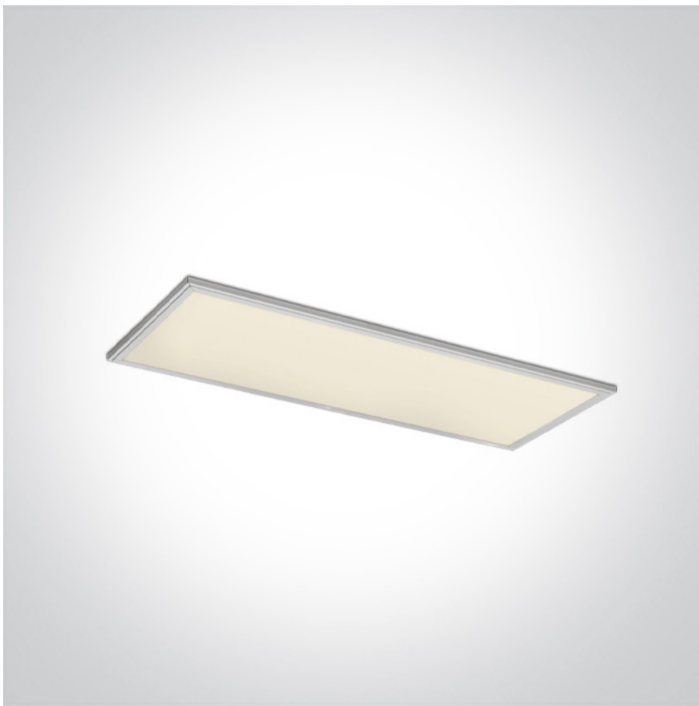

06 Downlights Fixed LED>The Rectangular Panels Aluminium

50148RE/W/C

120x30 recessed LED panel for T-rail false ceilings. Can be recessed or suspended. Uniform lighting, ideal for commercial applications.

050108

Related items

89048T

89050L

89050TLD

Physical Specification

Item Group	06 Downlights Fixed LED
Family	The Rectangular Panels Aluminium
Order Code	50148RE/W/C
Colour	White
Material	Aluminium
Diffuser Material	Acrylic
Shape	Rectangular
Length	1195mm
Width	295mm
Height	20mm
Recessed T-Ceiling	Yes
Depth Required	50mm
Indoor	Yes
Adjustable	No