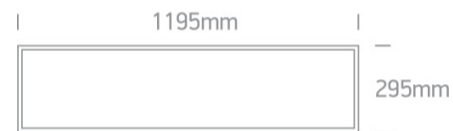

Requires 1200mA LED driver.

Complies with standard EN60598-1 and any other specific standards.

Downloads

Dimensions

Must be ordered separately

89048

Accessories

050017

050108

Related items

89048T

89050L

89050TLD

Physical Specification

Item Group	06 Downlights Fixed LED
Family	The Rectangular Panels Aluminium
Order Code	50148RE/W/W
Colour	White
Material	Aluminium
Diffuser Material	Acrylic
Shape	Rectangular
Length	1195mm
Width	295mm
Height	20mm
Recessed T-Ceiling	Yes
Depth Required	50mm
Indoor	Yes
Adjustable	No