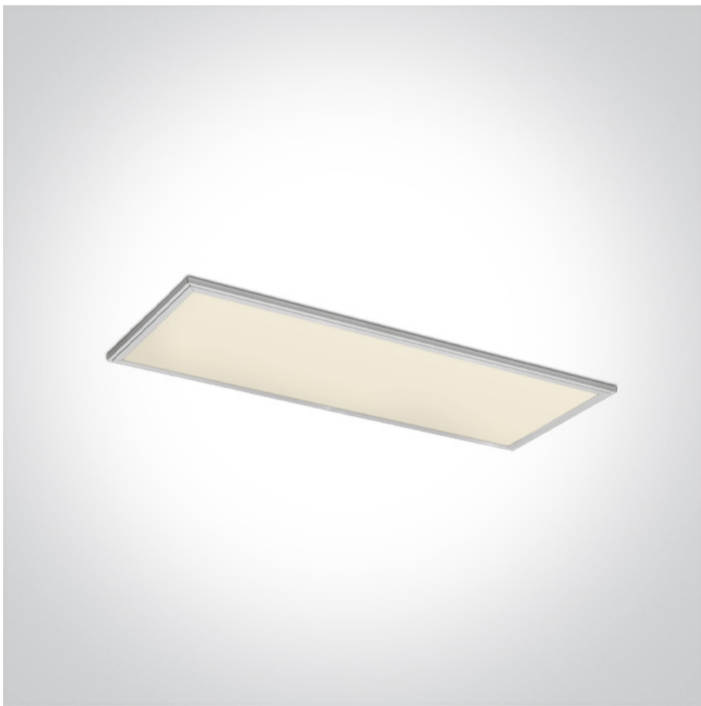

06 Downlights Fixed LED>The Rectangular Panels Aluminium

50148RE/W/W

120x30 recessed LED panel for T-rail false ceilings. Can be recessed or suspended. Uniform lighting, ideal for commercial applications.

050108

Related items

89048T

89050L

89050TLD

Physical Specification

Item Group	06 Downlights Fixed LED
Family	The Rectangular Panels Aluminium
Order Code	50148RE/W/W
Colour	White
Material	Aluminium
Diffuser Material	Acrylic
Shape	Rectangular
Length	1195mm
Width	295mm
Height	20mm
Recessed T-Ceiling	Yes
Depth Required	50mm
Indoor	Yes
Adjustable	No