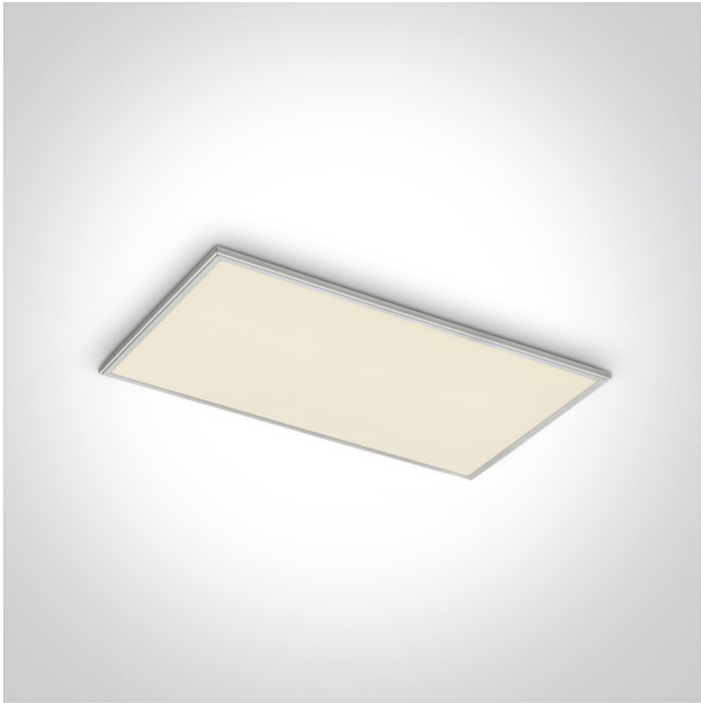

## 50160E/W/D

120x60 recessed LED panel for T-rail false ceilings. Can be recessed or suspended. Uniform lighting, ideal for commercial applications.

Requires 1300mA LED driver.

Complies with standard EN60598-1 and any other specific standards.

## Physical Specification

Item Group	06 Downlights Fixed LED
Family	The Rectangular Panels Aluminium
Order Code	50160E/W/D
Colour	White
Material	Aluminium
Diffuser Material	Acrylic
Shape	Rectangular
Length	1195mm
Width	595mm
Height	20mm
Recessed T-Ceiling	Yes
Depth Required	50mm
Indoor	Yes
Adjustable	No