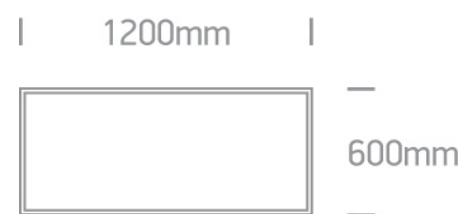

## 50160E/W/D

120x60 recessed LED panel for T-rail false ceilings. Can be recessed or suspended. Uniform lighting, ideal for commercial applications.

Requires 1300mA LED driver.

Complies with standard EN60598-1 and any other specific standards.

### Dimensions

## Physical Specification

Item Group	06 Downlights Fixed LED
Family	The Rectangular Panels Aluminium
Order Code	50160E/W/D
Colour	White
Material	Aluminium
Diffuser Material	Acrylic
Shape	Rectangular
Length	1195mm
Width	595mm
Height	20mm
Recessed T-Ceiling	Yes
Depth Required	50mm
Indoor	Yes
Adjustable	No

## Illumination Data

Colour Temperature	6000K
Lumen Output	4900lm
Light Efficiency	81,67lm/W
CRI	80
Beam Angle	120°
Illumination Diagram	