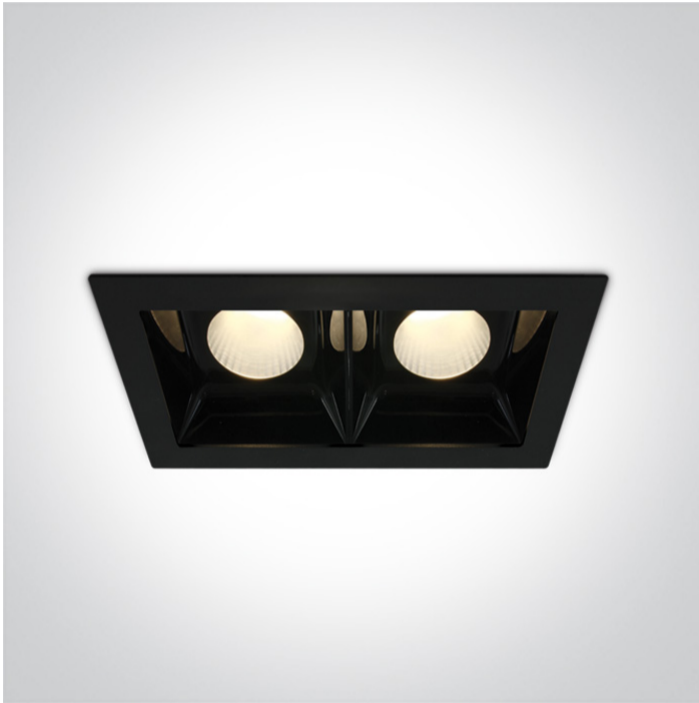

06 Downlights Fixed LED>Shop Square Boxes

50220B/B/W

2x20W downlight LED, shop square boxes range IP20, ideal for commercial applications such as offices, galleries and showrooms.

Supplied with 500mA non-dimmable LED drivers.

Complies with standard EN60598-1 and any other specific standards.

Downloads

Dimensions

Physical Specification

Item Group	06 Downlights Fixed LED
Family	Shop Square Boxes
Order Code	50220B/B/W
Colour	Black
Material	Aluminium
Shape	Rectangular
Length	210mm
Width	120mm
Height	95mm
Cutout Hole Width	190mm
Cutout Hole Length	110mm
Recessed Ceiling	Yes