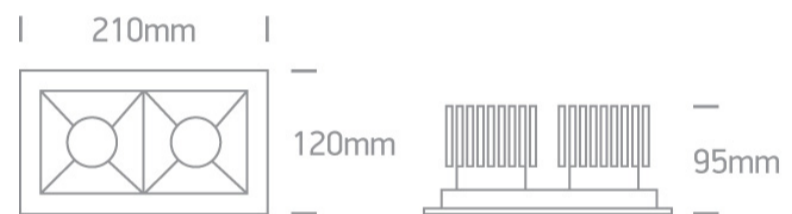

06 Downlights Fixed LED>Shop Square Boxes

50220B/B/W

2x20W downlight LED, shop square boxes range IP20, ideal for commercial applications such as offices, galleries and showrooms.

Supplied with 500mA non-dimmable LED drivers.

Complies with standard EN60598-1 and any other specific standards.

Downloads

Dimensions

Physical Specification

Item Group	06 Downlights Fixed LED
Family	Shop Square Boxes
Order Code	50220B/B/W
Colour	Black
Material	Aluminium
Shape	Rectangular
Length	210mm
Width	120mm
Height	95mm
Cutout Hole Width	190mm
Cutout Hole Length	110mm
Recessed Ceiling	Yes

Depth Required	120mm
Indoor	Yes
Adjustable	No

Electrical Characteristics

Gear	External-Included
Fitting + Driver	
Input Voltage	220-240V
50 Hz	Yes
60 Hz	Yes
Safety Class	
Power(Watts)	2x20W
IP Rating	IP20
Light Source	LED built in
Dimmable	No
F Mark	

Colour Temperature	3000K
Lumen Output	2x1700lm
Light Efficiency	85lm/W
CRI	80
Beam Angle	30°
Illumination Diagram	

Packing Info

Pcs/Carton	10
Barcode	5291889061410
HS Code	9405409900

Warranty

3 Years

Weee Directive