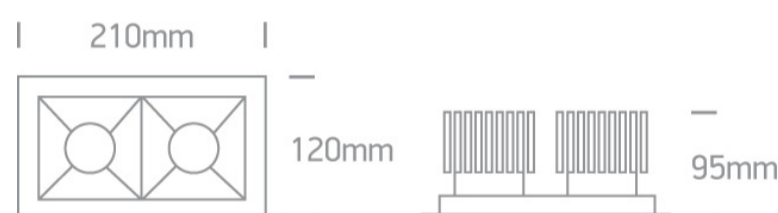

06 Downlights Fixed LED>Shop Square Boxes

50220B/W/W

2x20W downlight LED, shop square boxes range IP20, ideal for commercial applications such as offices, galleries and showrooms.

Supplied with 500mA non-dimmable LED drivers.

Complies with standard EN60598-1 and any other specific standards.

Downloads

Dimensions

Physical Specification

Item Group	06 Downlights Fixed LED
Family	Shop Square Boxes
Order Code	50220B/W/W
Colour	White
Material	Aluminium
Shape	Rectangular
Length	210mm
Width	120mm
Height	95mm
Cutout Hole Width	190mm
Cutout Hole Length	110mm
Recessed Ceiling	Yes

Fitting

Input Type Constant Current

Input Current 500mA

Voltage 2x34,7V

Safety Class 

Power(Watts) 2x17,35W

IP Rating IP20

Light Source LED built in