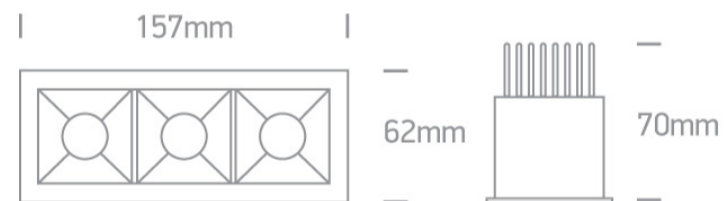

02 Recessed Spots Fixed LED>Medium Shop Square Boxes Aluminium + steel

50307B/W/W

3x6,5W Recessed spot with COB LED. Ideal for shops and hotels.

Requires 350mA constant current driver.

Complies with standard EN60598-1 and any other specific standards.

Downloads

Dimensions

Gallery

Must be ordered separately

89020

Physical Specification

Item Group	02 Recessed Spots Fixed LED
Family	Medium Shop Square Boxes Aluminium + steel
Order Code	50307B/W/W
Colour	White
Material	Aluminium + Steel
Shape	Rectangular
Length	157mm
Width	62mm
Height	70mm
Cutout Hole Width	150mm
Cutout Hole Length	57mm
Recessed Ceiling	Yes
Depth Required	90mm
Indoor	Yes
Adjustable	No

Electrical Characteristics

Fitting

Input Type	Constant Current
Input Current	350mA
Safety Class	
Power(Watts)	3x6,5W
IP Rating	IP20
Light Source	LED built in
LED Type	COB
LED Brand	Citizen
LED Number	3
Cable Length	40cm

Illumination Diagram	
----------------------	---

Packing Info

Box Length	18cm
------------	------

Box Width	8,5cm
-----------	-------

Box Height	10,5cm
------------	--------

Box Weight	0,525Kg
------------	---------