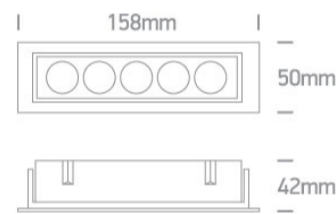

New 2022 Edition 3>Recessed Spots Adjustable LED

51012H/B/W

12W Adjustable Dark light recessed spot, IP20.

Complete with 700mA driver.

Complies with standard EN60598-1 and any other specific standards.

Downloads

Dimensions

Physical Specification

Item Group	New 2022 Edition 3
Family	Recessed Spots Adjustable LED
Order Code	51012H/B/W
Colour	Black
Material	Aluminium
Shape	Rectangular
Length	158mm
Width	50mm
Height	42mm
Cutout Hole Width	150mm
Cutout Hole Length	43mm
Recessed Ceiling	Yes

Depth Required	70mm
Indoor	Yes
Adjustable	1 Direction

Electrical Characteristics

Gear	External-Included
Fitting + Driver	
Input Voltage	220-240V
Safety Class	
Power(Watts)	12W
IP Rating	IP20
Light Source	LED built in
Dimmable	No

Illumination Data

Colour Temperature	3000K
Lumen Output	840lm
Light Efficiency	70lm/W
CRI	90
Beam Angle	38°
Illumination Diagram	
Dark Light	Yes

Packing Info

Pcs/Carton	40
Barcode	5291889074915
HS Code	9405413990