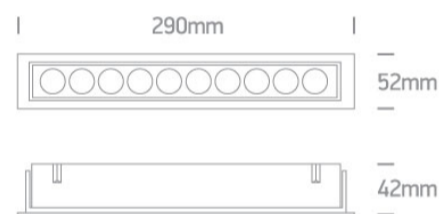

New 2022 Edition 3>Recessed Spots Fixed LED

51024H/B/W

24W Adjustable Dark light recessed spot, IP20.

Complete with 700mA driver.

Complies with standard EN60598-1 and any other specific standards.

Downloads

Dimensions

Physical Specification

Item Group	New 2022 Edition 3
Family	Recessed Spots Fixed LED
Order Code	51024H/B/W
Colour	Black
Material	Aluminium
Shape	Rectangular
Length	290mm
Width	52mm
Height	42mm
Cutout Hole Width	280mm
Cutout Hole Length	43mm
Recessed Ceiling	Yes

Depth Required	70mm
Indoor	Yes
Adjustable	1 Direction

Electrical Characteristics

Gear	External-Included
Fitting + Driver	
Input Voltage	220-240V
50 Hz	Yes
60 Hz	Yes
Safety Class	
Power(Watts)	24W
IP Rating	IP20
Light Source	LED built in
Dimmable	No

Illumination Data

Colour Temperature	3000K
Lumen Output	1680lm
Light Efficiency	70lm/W
CRI	90
Beam Angle	38°
Illumination Diagram	
Dark Light	Yes

Packing Info

Pcs/Carton	20
Barcode	5291889074939
HS Code	9405413990